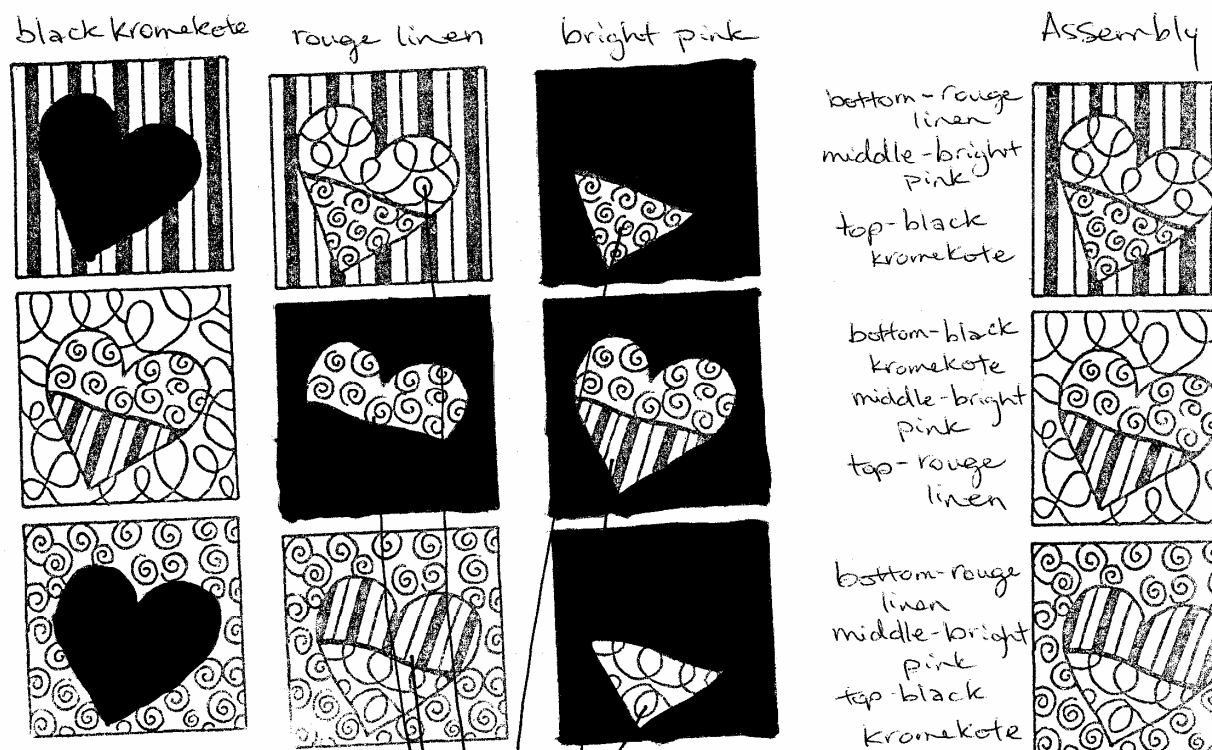

white pen + crystal glitter
 Black Embossed

White Embossed

black marker + 19 black glitter